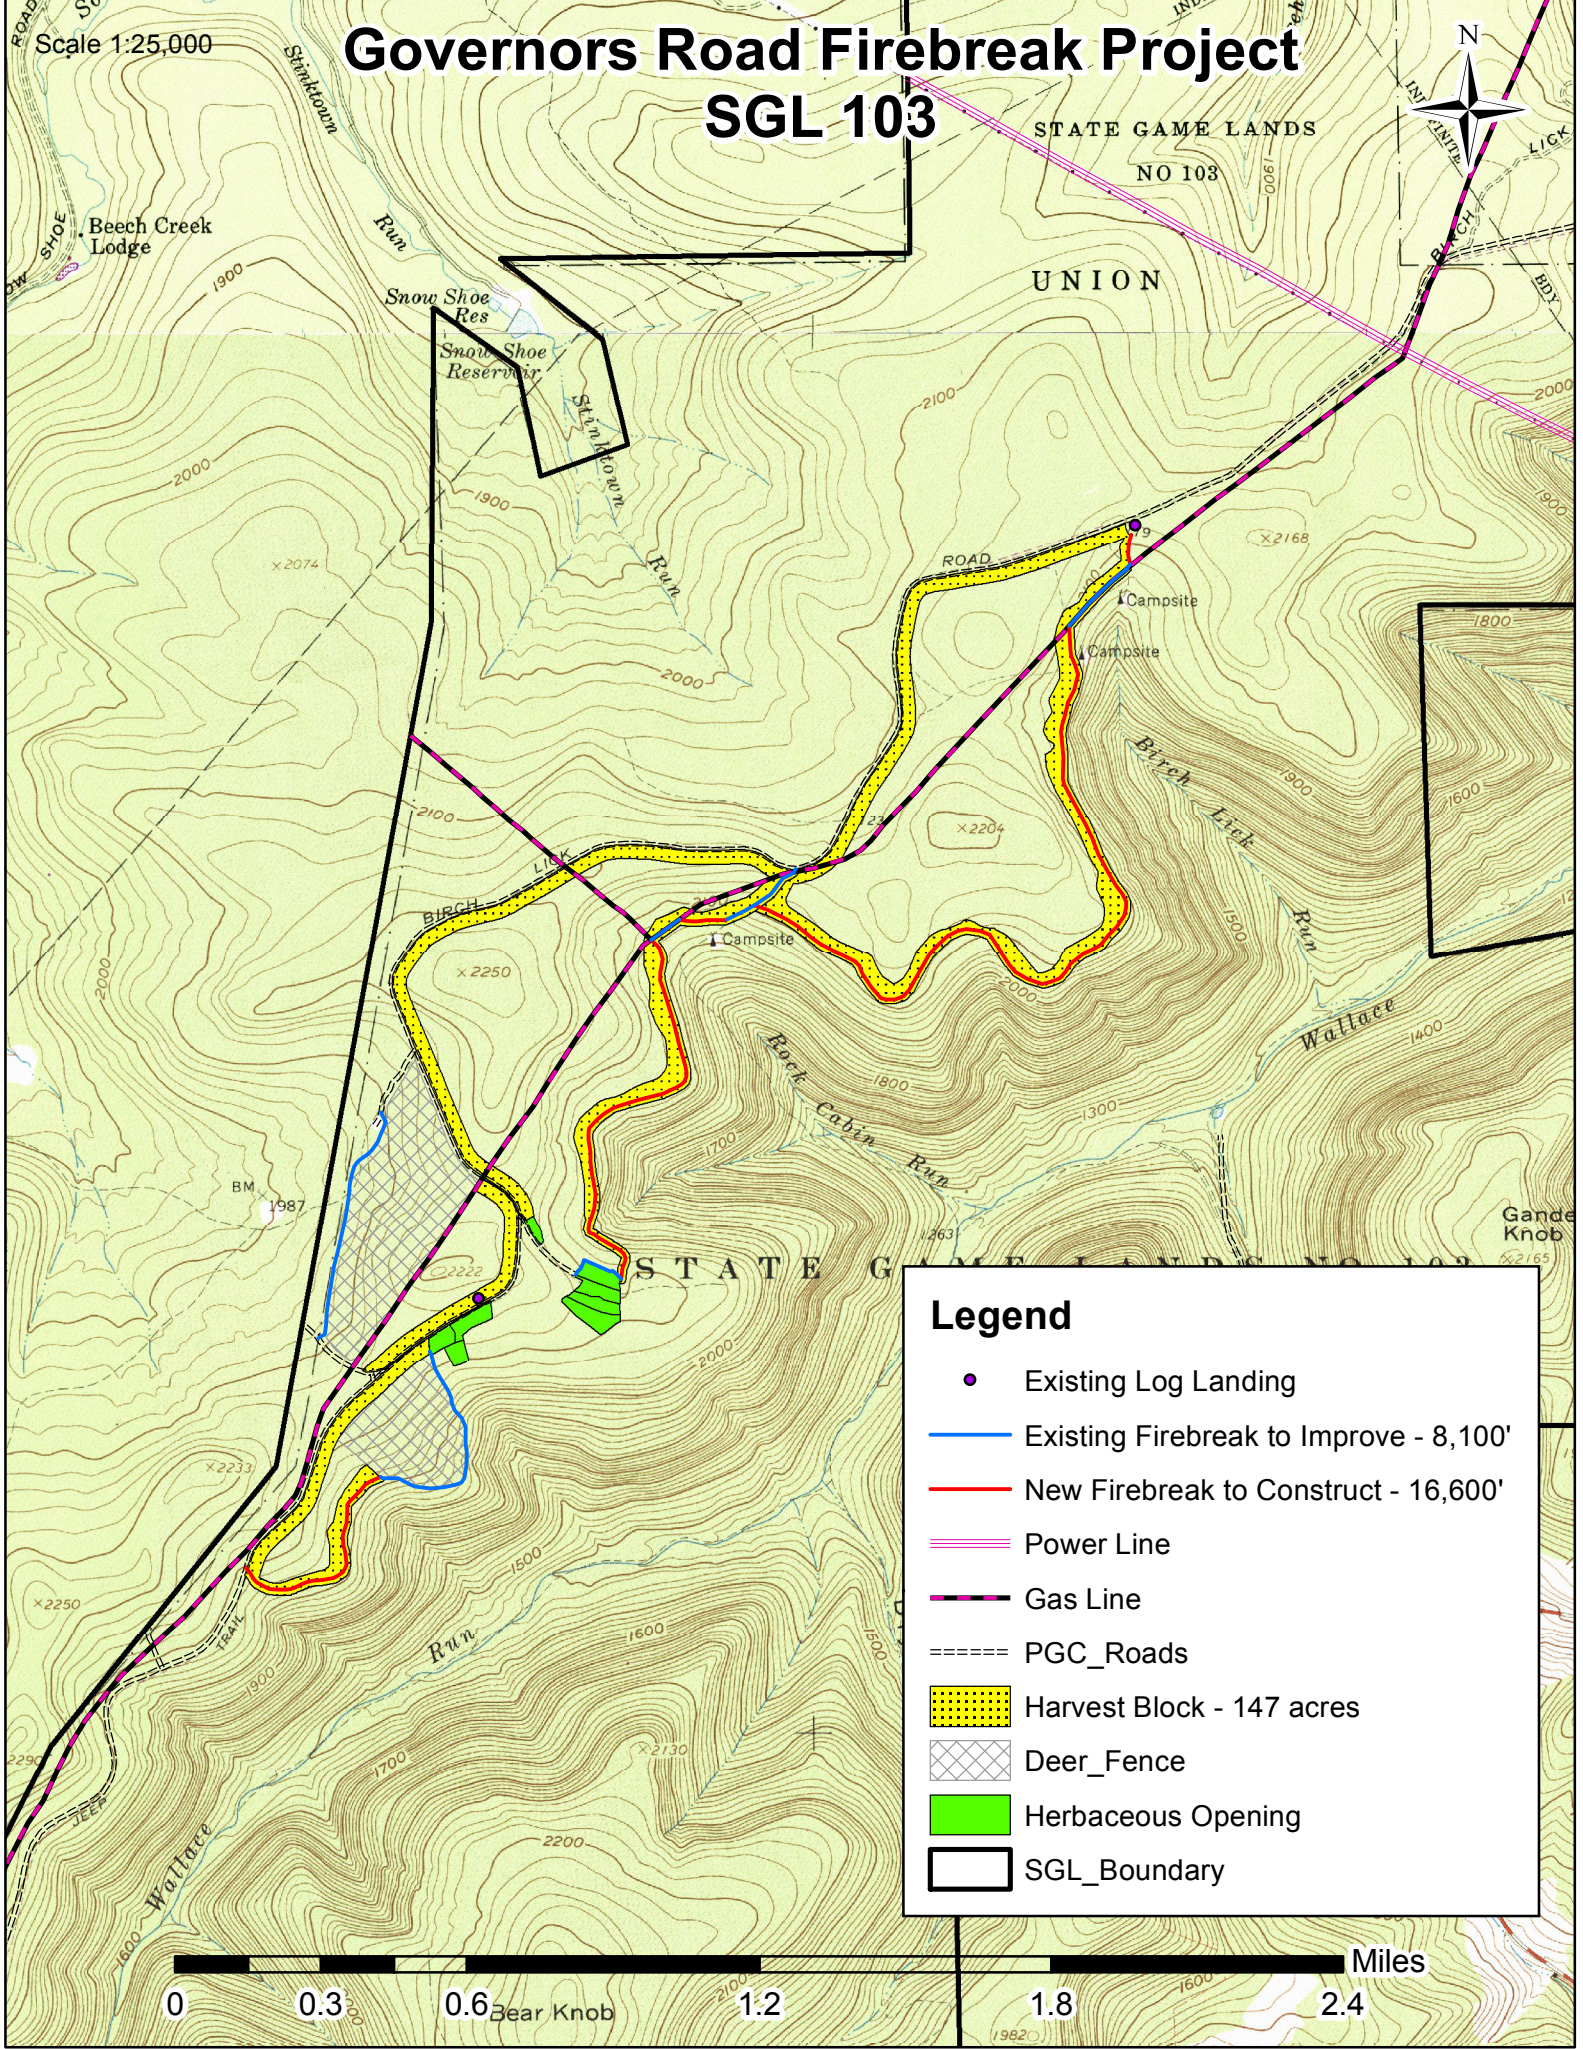

Governors Road Firebreak Project

SGL 103

Scale 1:25,000

STATE GAME LANDS
NO 103

Legend

- Existing Log Landing
- Existing Firebreak to Improve - 8,100'
- New Firebreak to Construct - 16,600'
- Power Line
- Gas Line
- PGC_Roads
- Harvest Block - 147 acres
- Deer_Fence
- Herbaceous Opening
- SGL_Boundary